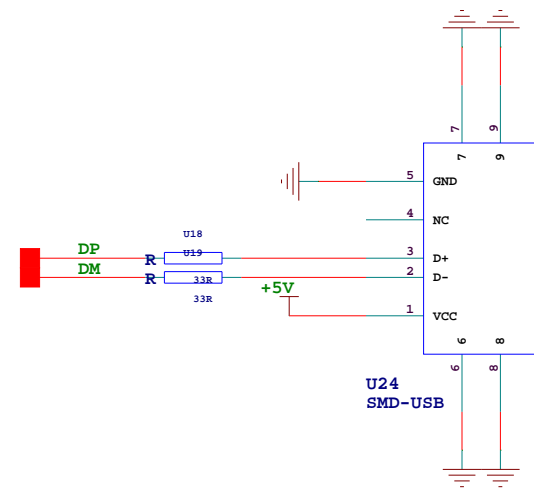

MCU

MIC INTERFACES

FLASH

USB

SD CARD