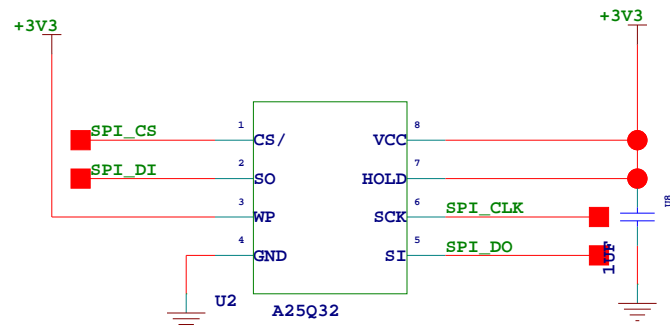

MCU

MIC INTERFACES

FLASH

USB

SD CARD