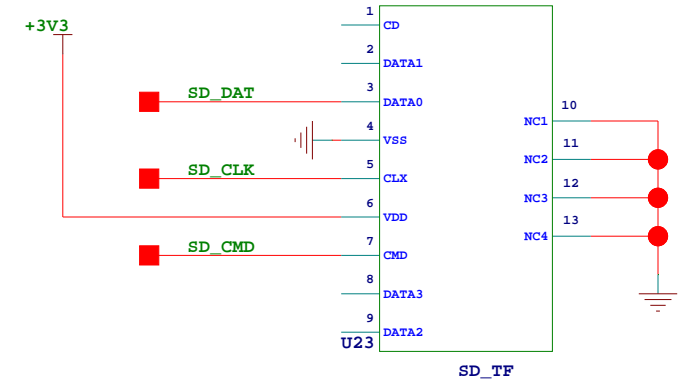

MCU

MIC INTERFACES

FLASH

USB

SD CARD