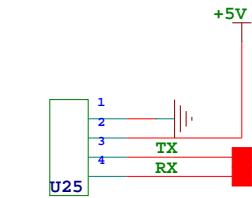

MCU

MIC INTERFACES

FLASH

USB

SD CARD