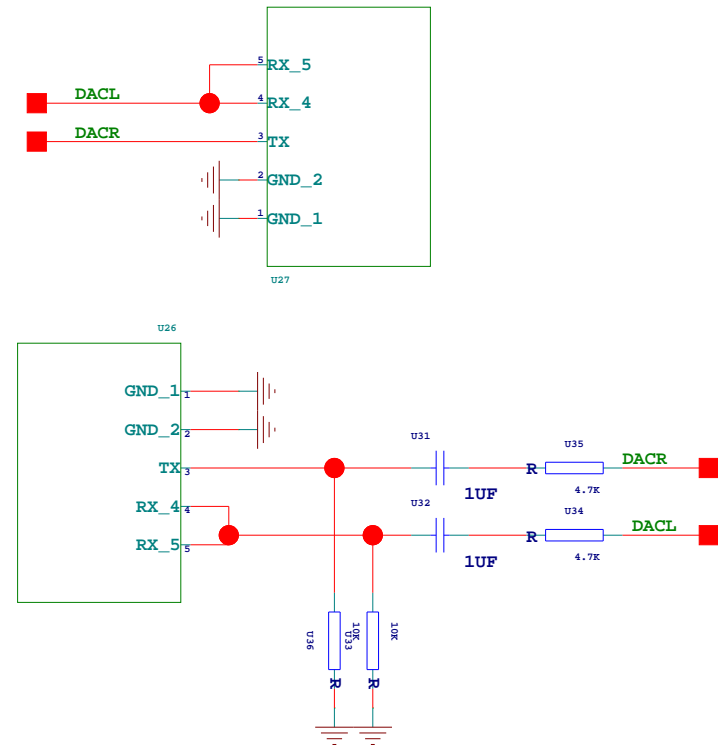

MCU

MIC INTERFACES

FLASH

USB

SD CARD